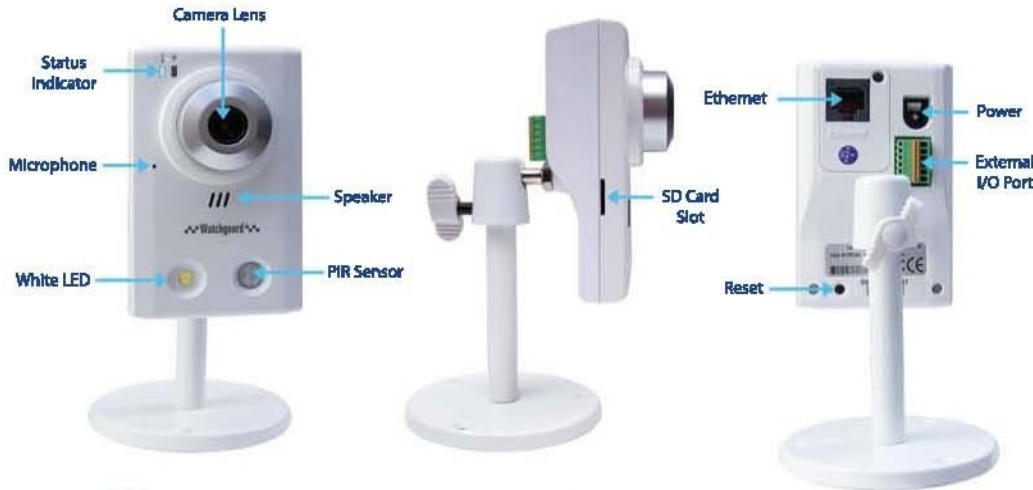

Adjustable Lens

Multiple Platform

Easy Installation

PRODUCT FEATURES:

- Easy network setup with your laptop / PC, and iPhone
- 1.3 Megapixel live MOS sensor with HDTV 720p quality
- Includes 4GB SD card
- **Push Notification** support to send an event notification to your iPhone and Android phones immediately
- White LED built-in to illuminate the scene manually, scheduled by a timer, or triggered by motion, an alarm, or an audio event
- External alarm I/O device connection
- Microphone & speaker built-in for two-way audio transmission
- Complete Remote Surveillance Compatibility
 - 2 major computer operating systems, Microsoft Windows & Apple Mac
 - 5 commonly-used web browsers, Internet Explorer®, Mozilla Firefox®, Safari®, Google Chrome™ and Opera
 - 7 mobile platforms, iPad®, iPod®, iPhone®, BlackBerry®, Symbian, Windows® Mobile & Android™

Supported Mobile Devices:

FLASHVIEW™

Model No: VSPV13M3G

Video Alert Notification – In a Flash!

Push Video Camera

Wireless 3G Modem Router

Watch Demo Video on YouTube

See it to believe it! Watch a demo video from our following website:
<http://www.1300snapper.com.au/Security/FlashView-IP-Camera>

Technical Specification

Push Video Camera

Network Compression	H.264 / MPEG4 / MJPEG
Frame Rate	25FPS
Number of Online Users	10
Security	Multiple user access levels with password
Mobile Surveillance	iPad, iPod, iPhone, BlackBerry, Windows Mobile, Symbian & Android
Image Sensor	1/3" Live MOS image sensor
Min Illumination	0.1 Lux / F1.5, 0 Lux (LED ON)
Lens	f3.8mm / F1.5
Motion Detection	YES
PIR Sensor	Detection Range 76° wide angle with 5m long distance at 2m height (under 25°C)
Memory Storage	Includes 4GB SD card
White LED	YES (1W, 10 meters)
External Alarm I/O	YES
Microphone & Speaker	YES
Power Source (±10%)	5V / 2A
Operating Temperature	-0° C~40° C
Dimension	W59 x H95.4mm (without bracket)